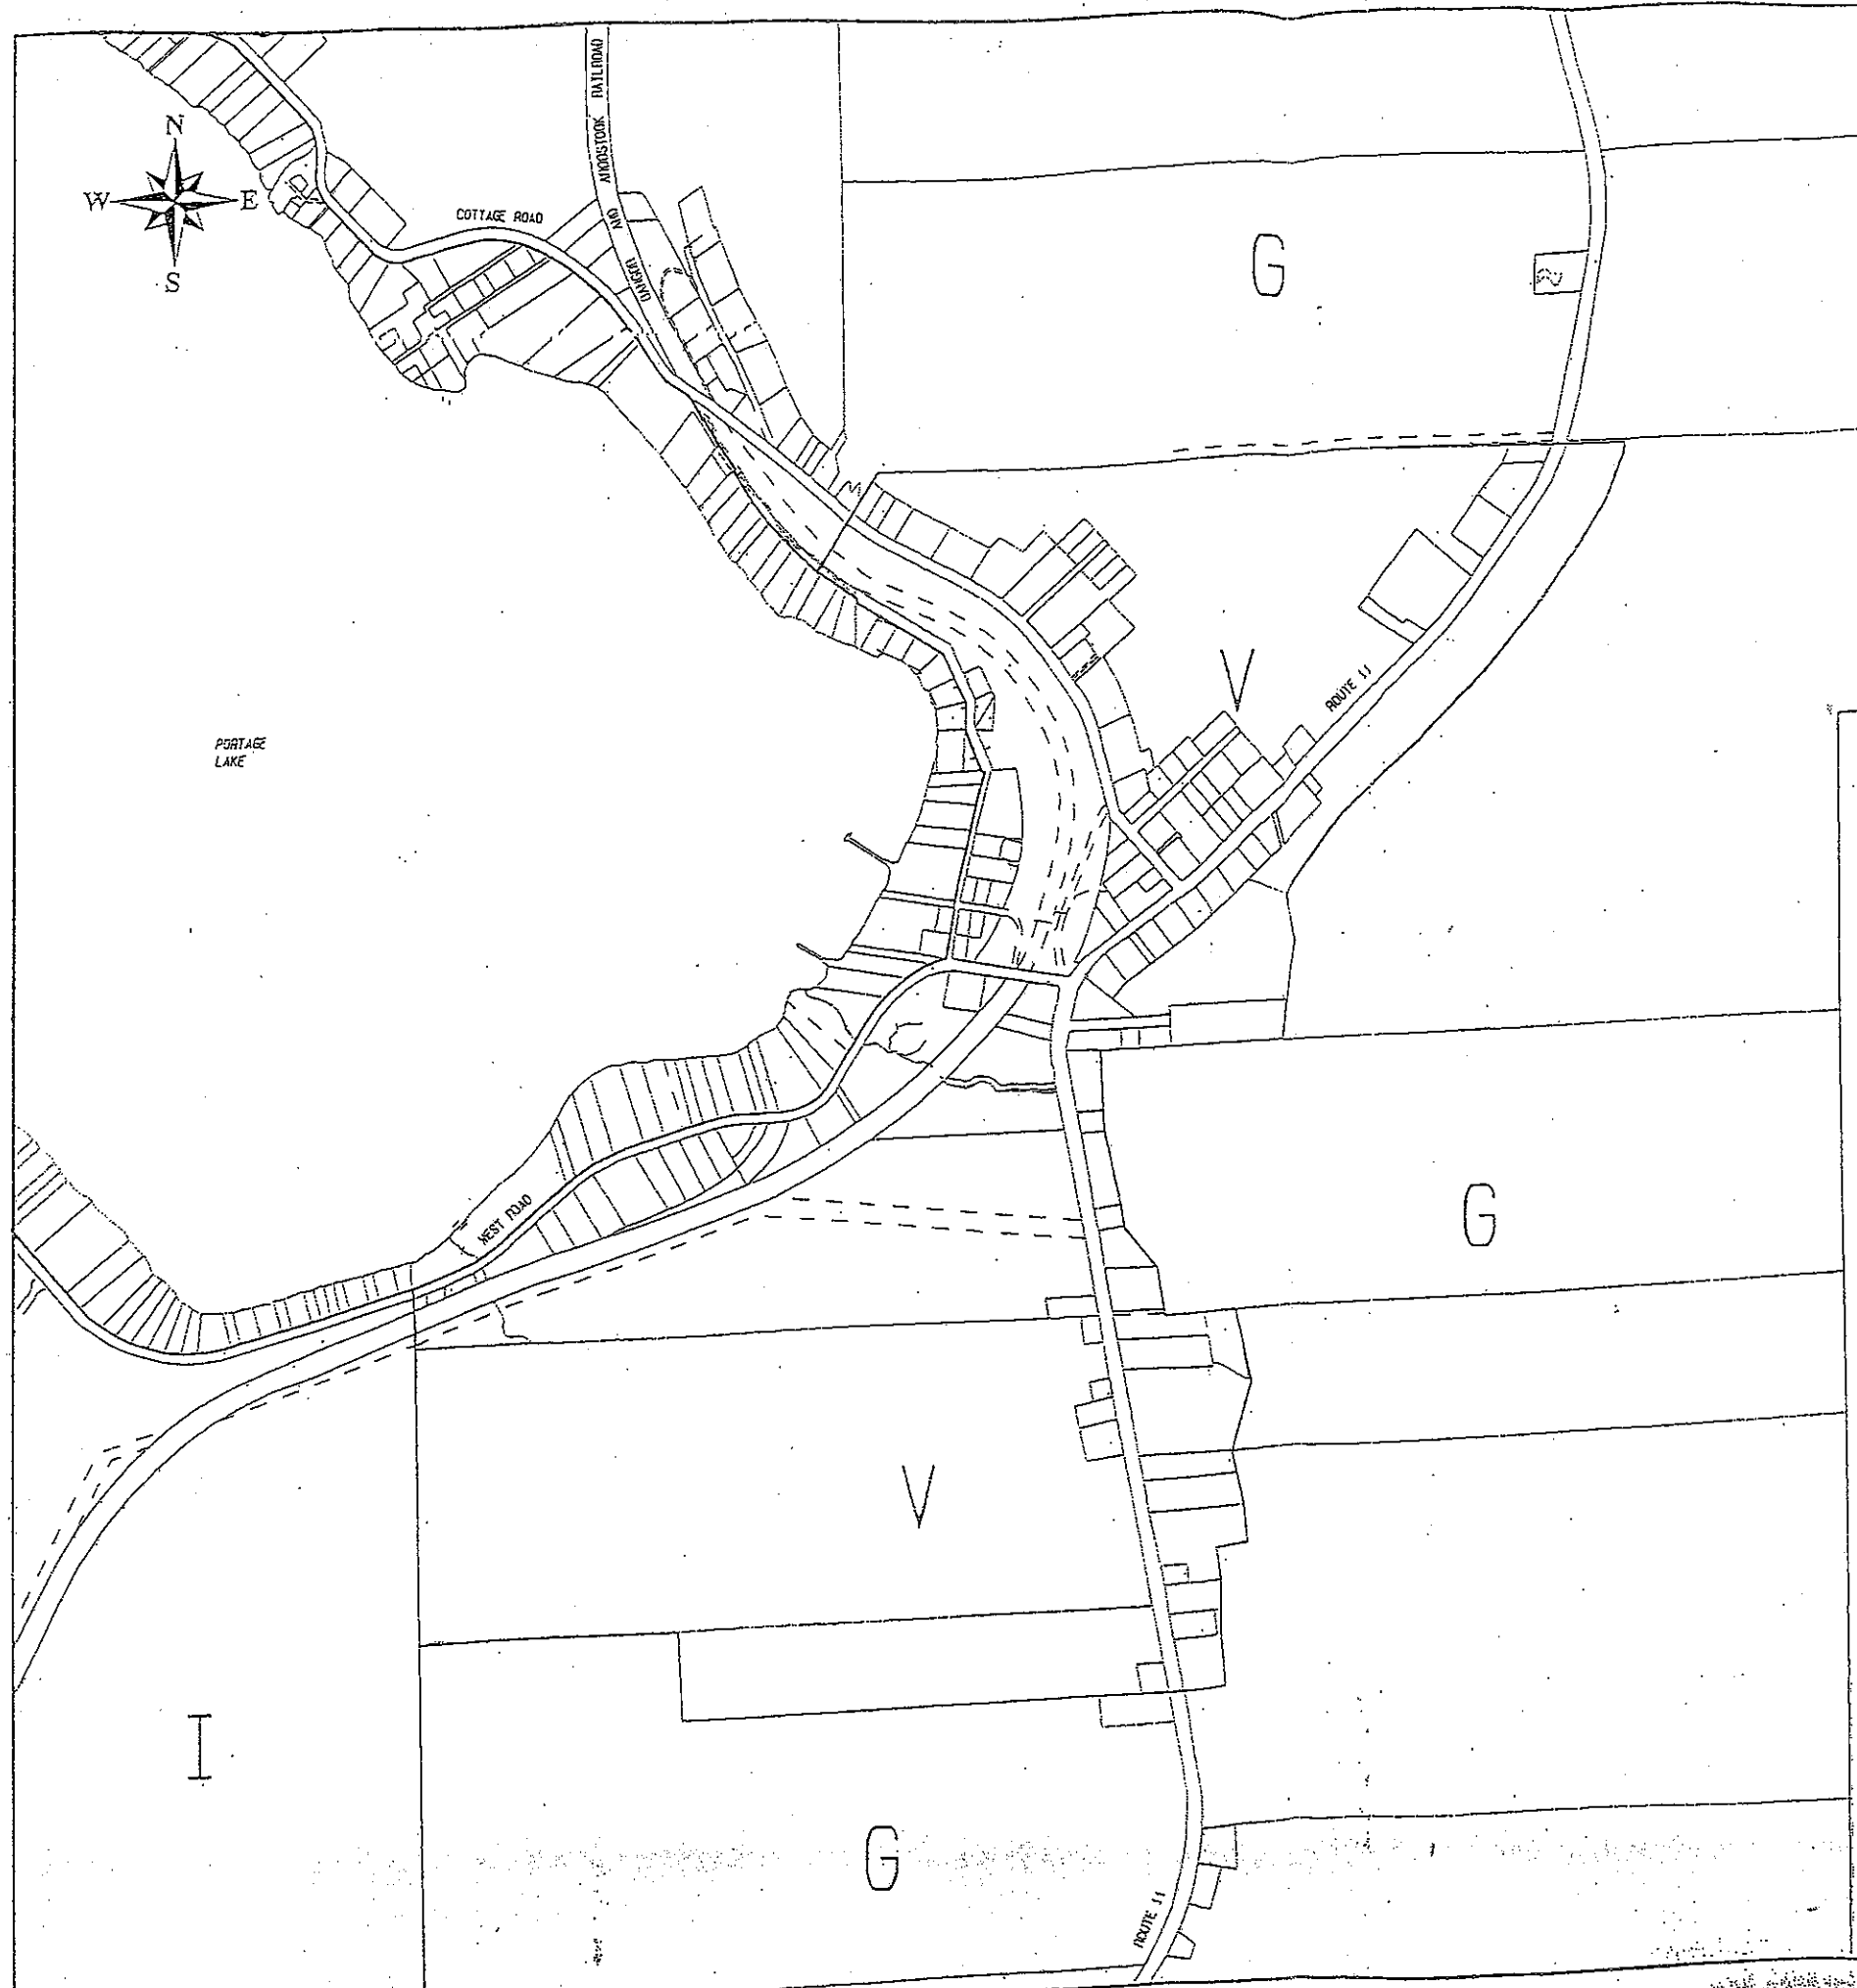

**LEGEND:**

- TOWNSHIP BOUNDARIES
- DISTRICT BOUNDARY
- G GROWTH DISTRICT
- R RURAL DISTRICT
- I INDUSTRIAL DISTRICT

**PORTAGE LAKE**  
OFFICIAL ZONING MAP

DATE 1/29/01

LEGEND:

—	DISTRICT BOUNDARY
G	GROWTH DISTRICT
R	RURAL DISTRICT
I	INDUSTRIAL DISTRICT
V	VILLAGE AREA

PORTAGE LAKE  
VILLAGE AREA  
OFFICIAL ZONING MAP

DATE: 11/23/01 REVISED: 1/14/02